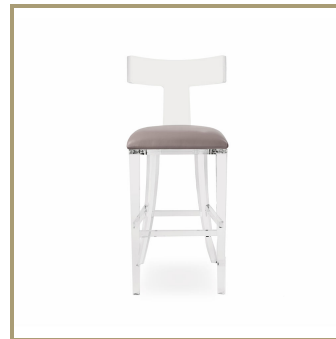

INTERLUDEHOME

CUSTOM UPHOLSTERY

Tristan Acrylic Bar stool

ITEM# : W2080-100

DIMENSIONS : 46"H x 19"W x 23"D; SH - 30"; SD - 18.5"

UNIT : EA

ITEM NOTES : A classic bar stool silhouette gets a fun, plush twist when it's crafted of acrylic and boasts a seat in 42008-07 fabric. Artisan crafted, high clarity acrylic base with advanced unidirectional web seating suspension. Tight seat with premium polyurethane foam and 100% polyester fiber. Custom fabric selection available.