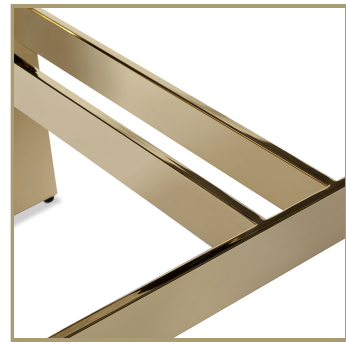

INTERLUDEHOME

CUSTOM UPHOLSTERY

Darcy Counter Stool

ITEM# : W-145198

DIMENSIONS : 34 1/2"H x 22"W x 19"D; SH 27"; AH 34 1/2"; SD 16"

UNIT : EA

ITEM NOTES : Boasting an art moderne influence, the Darcy Counter Stool features a streamlined stainless steel frame in a polished brass finish. Metal frame with tight seat cushion and tight back cushion. Custom fabric selection available.