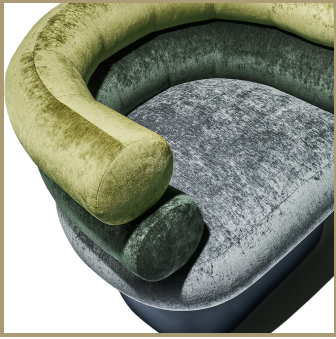

INTERLUDEHOME

CUSTOM UPHOLSTERY

OUR LEONA CHAIR
THROUGH THE EYES
OF RAYMAN BOOZER.

Leona Swivel Chair by Rayman Boozer

- ITEM#** : 9732-30SW*
- DIMENSIONS** : 29 1/2"H x 39 1/2"W x 30"D; SH 17 1/2"; SD 21; AH 29 1/2"
- UNIT** : EA
- MATERIAL** : velvet/ vegan leather
- FINISH** : multi
- ITEM NOTES** : The Rayman Boozer X Interlude Home collaboration as seen in Architectural Digest's "10 Design Collabs We're Loving Right Now." Rayman's custom version of our Leona Swivel Chair was designed utilizing multiple fabrics from our Velvet Collection and juxtaposing the neutrality of Interlude Home with Rayman's signature vibrance.

Leona Swivel Chair by Rayman Boozer

Arm Chair

9732-30TA
39 1/2"W x 30"D
x 29 1/2"H

9732-30SW
39 1/2"W x 30"D
x 29 1/2"H