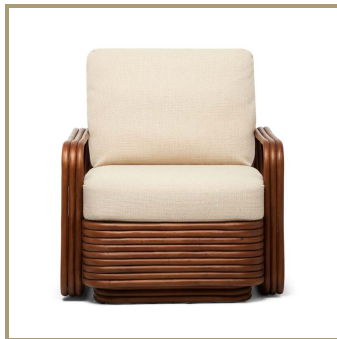

INTERLUDEHOME

CUSTOM UPHOLSTERY

Flagler Lounge Chair - Antique Brown

ITEM# : W-149909

DIMENSIONS : 34 1/2"H x 33"W x 40"D; SH 12"; SD 27"; SW 27"

ITEM NOTES : Antique brown rattan and a custom cushion imbues the generously proportioned Flagler Lounge Chair with a tropical yet totally chic vibe.